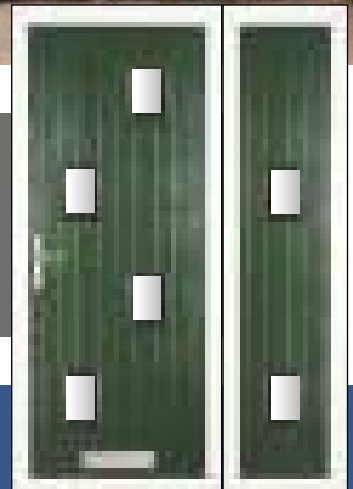

The Granby

This traditional tongue and groove door style is given a modern appeal by the use of the staggered glass apertures.

Its large range of glazing options and colours ensure you can be as creative as your imagination will allow.

Side panels...

Colours...

To see the full range of colours available please see page 9