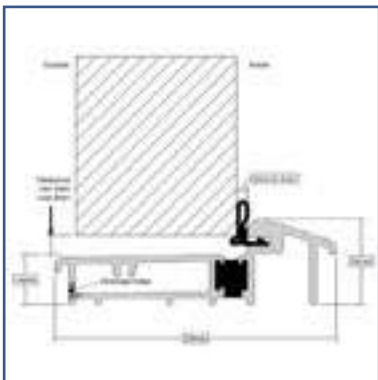

Stormguard AM370 (not Part M Compliant) - available in Gold or Silver (Open inwards doors)

Stormguard AM5 Part M Compliant - available in gold or silver (Open outwards doors)