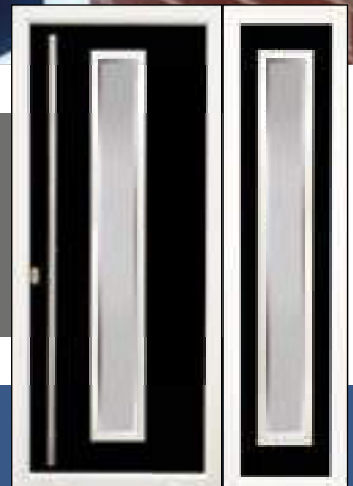

The Urban Range

This door uses our traditional tongue and groove cottage door and Contemporary Aluminium glazing cassettes to produce a truly modern looking door.

The Urban cassettes can also be coupled with a flat, non-grooved door whilst still retaining the grained effect to complement the frame of the same colour.

Styles...

Side panels...

Colours...

To see the full range of colours available please see page 9