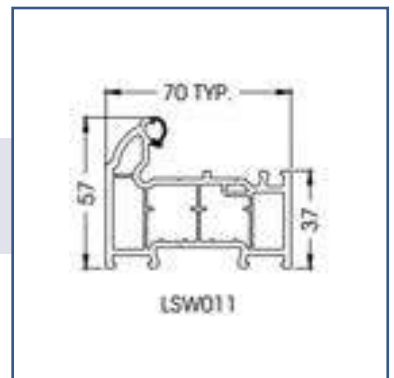

Low pvcu threshold