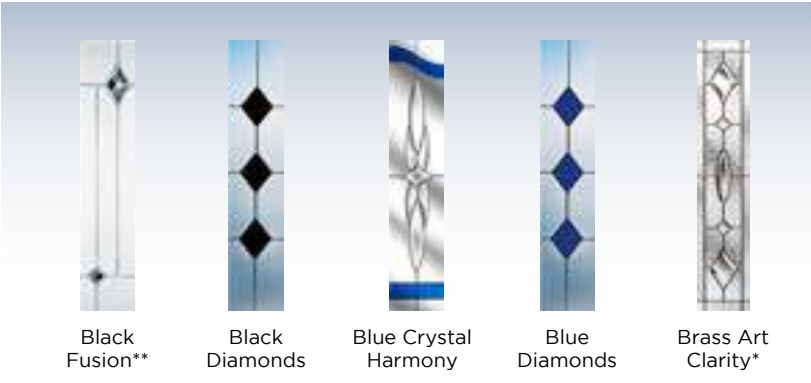

The Maple

One of our most popular door designs with its choice of three glazing styles, Square, Arch or Eyebrow. Whichever design you choose it will sure to enhance your home.

The Maple Square

The Maple Arch

The Maple Eyebrow

The Maple Solid

Styles...

Side panels...

Colours...

To see the full range of colours available please see page 9

Glass...

Our Solid Core Door double glazing comes in many designs. Our wide selection of coloured glass designs can contrast or be matched to your SolidCore door.

Black Fusion** Black Diamonds Blue Crystal Harmony Blue Diamonds Brass Art Clarity*

Clear Bevels Crystal Bohemia Diamond Lead Glacier** Sphere**

Glass Style Aurora**

Square Lead Vortex** Zinc Art Abstract* Zinc Art Classic* Zinc Art Clarity*

Zinc Art Elegance* Zinc Art Finesse* Zinc Art Flair* Zinc Art Prairie* Zinc Art Simplicity*

*These are triple glazed and the patterned glass is an integral part of the design. It is encapsulated in the clear sealed unit and an alternative backing glass cannot be chosen.
 ** Backing glass is an integral part of the design so cannot be chosen