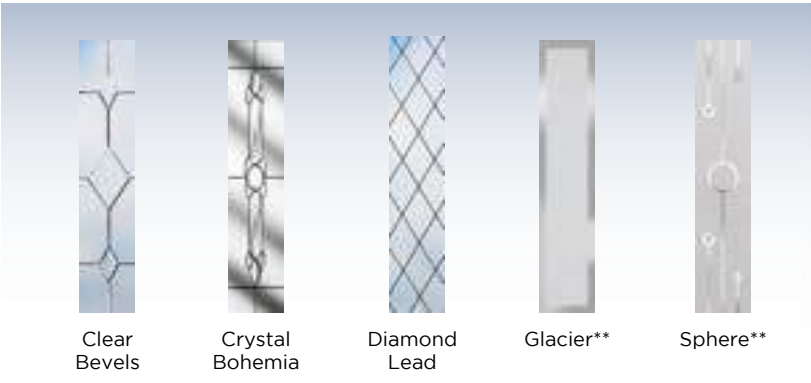

Black Fusion**   Black Diamonds   Blue Crystal Harmony   Blue Diamonds   Brass Art Clarity*