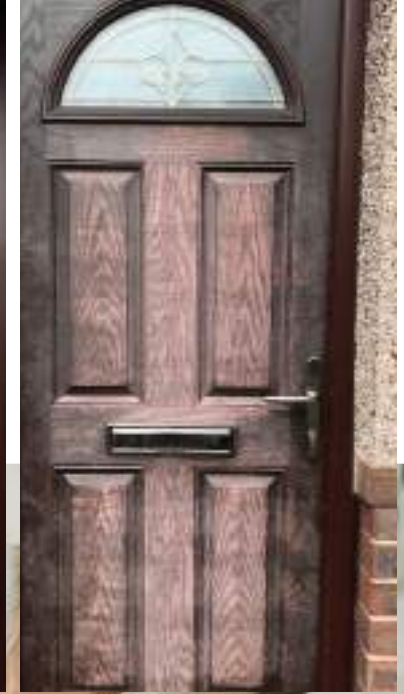

54 - Bar Handles

55 - Knockers

56 - Letterplates

57 - Cylinders

58 - Frames

59 - Glass Options

Why should you choose a **Solid Core Door** over a Standard GRP Door?

Rosewood Solid Core Door

SOLID CORE

The SOLID CORE door is made from sixteen layers of laminated veneered timber called Kerto®. This ensures the grain is not running in

one direction. The grain direction can sometimes be a weak point of timber and can lead to warping, or splitting. By using a specially orientated layup of sixteen veneers, the grain is running in multiple directions ensuring the Kerto® core has significantly increased strength, rigidity, and vastly improved security.