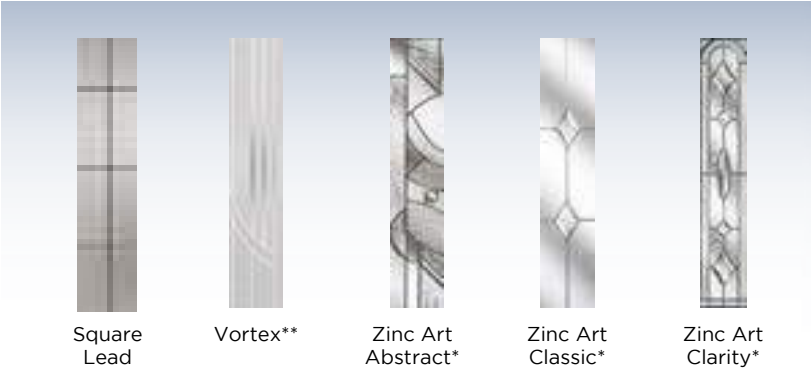

Clear Bevels   Crystal Bohemia   Diamond Lead   Glacier**   Sphere**