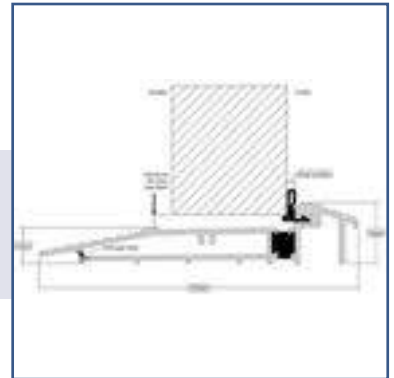

FRAME & THRESHOLD OPTIONS

Frame Options

Frame available in Liniar Sculptured (Standard) or Chamfered.

(Foiled Frame Options are available to match the slab colour options apart from Duck Egg blue and Black 9011)

Threshold Options

To allow for every circumstance we offer the following door thresholds.

Stormguard AM3 Part M Compliant - available in Gold or Silver - (Open inwards doors)

Stormguard AM370 (not Part M Compliant) - available in Gold or Silver (Open inwards doors)

Stormguard AM5 Part M Compliant - available in gold or silver (Open outwards doors)

Stormguard AM570 (not Part M Compliant) - available in gold or silver (Open outwards doors)

Low pvcu threshold

Our Standard pvcu threshold