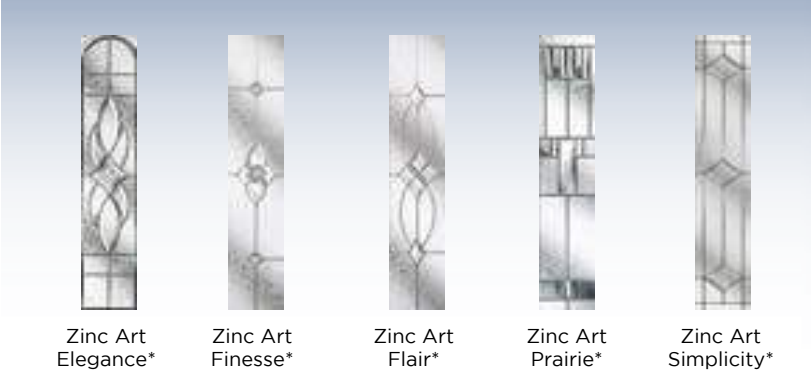

The Maple

One of our most popular door designs with its choice of three glazing styles, Square, Arch or Eyebrow. Whichever design you choose it will sure to enhance your home.

The Maple Square

The Maple Arch

Black Fusion** Black Diamonds Blue Crystal Harmony Blue Diamonds Brass Art Clarity*

Clear Bevels Crystal Bohemia Diamond Lead Glacier** Sphere**

Glass Style Aurora**

Square Lead Vortex** Zinc Art Abstract* Zinc Art Classic* Zinc Art Clarity*

Zinc Art Elegance* Zinc Art Finesse* Zinc Art Flair* Zinc Art Prairie* Zinc Art Simplicity*

*These are triple glazed and the patterned glass is an integral part of the design. It is encapsulated in the clear sealed unit and an alternative backing glass cannot be chosen.
 ** Backing glass is an integral part of the design so cannot be chosen