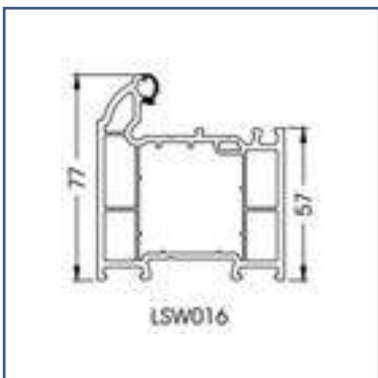

Stormguard AM570 (not Part M Compliant) - available in gold or silver (Open outwards doors)