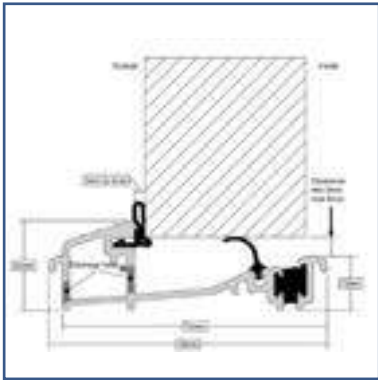

FRAME & THRESHOLD OPTIONS

Frame Options

Frame available in Liniar Sculptured (Standard) or Chamfered.

(Foiled Frame Options are available to match the slab colour options apart from Duck Egg blue and Black 9011)

Threshold Options

To allow for every circumstance we offer the following door thresholds.

Stormguard AM3 Part M Compliant - available in Gold or Silver - (Open inwards doors)

Stormguard AM370 (not Part M Compliant) - available in Gold or Silver (Open inwards doors)

Stormguard AM5 Part M Compliant - available in gold or silver (Open outwards doors)

Stormguard AM570 (not Part M Compliant) - available in gold or silver (Open outwards doors)

Low pvcu threshold

Our Standard pvcu threshold