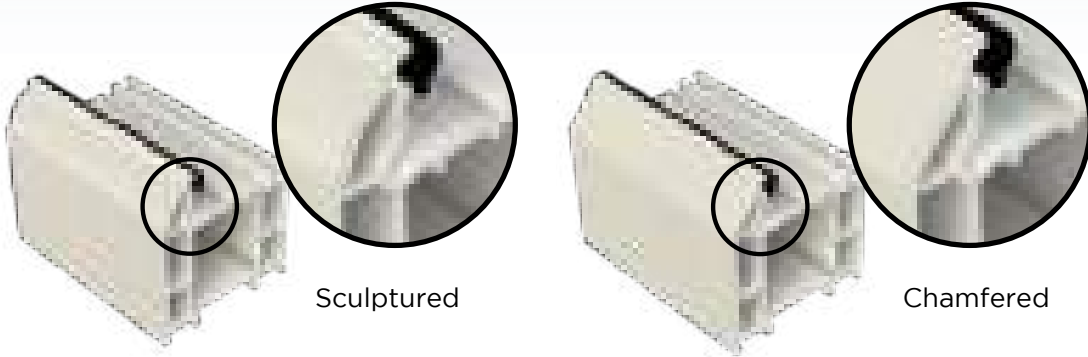

FRAME & THRESHOLD OPTIONS

Frame Options

Frame available in Liniar Sculptured (Standard) or Chamfered.

(Foiled Frame Options are available to match the slab colour options apart from Duck Egg blue and Black 9011)

Threshold Options

To allow for every circumstance we offer the following door thresholds.