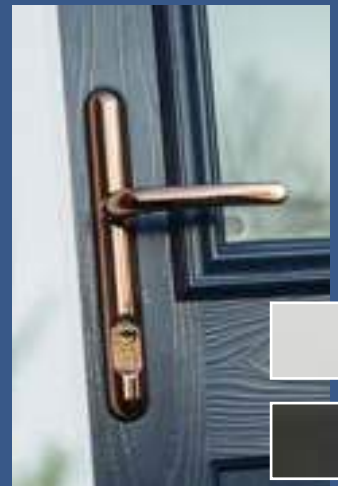

Heritage Lever/ Lever This traditional door handle can be suited with door knocker and letter plate if required.

Available in: Antique Black, Bright Gold, Bright Chrome & Graphite.