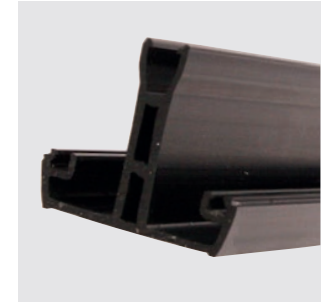

## The strongest on the market

- More Glass, Less Roof
- Highest Quality Weatherproofing
- Security
- Exceeding Standards

STRONG DIE CAST ALUMINIUM END BOSS & RAFTER LUGS

ANTI-CRUSH TUBE BETWEEN RAFTER LUGS

DEEP OGEE ALUMINIUM SPAS

THERMALLY BROKEN EAVES BEAM

INJECTION MOULDED SILICONE SEAL

THERMAL PVC T-BAR

Q-LON GASKETS

HIDDEN FIXINGS

UNBROKEN SIGHT LINES

*Korniche*<sup>®</sup>