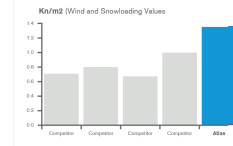

CHOOSE AN ATLAS ROOF AND BENEFIT FROM SUPREME STRENGTH:

KEY BENEFITS

- Comfortable, year-round room use
- Reduced risk of condensation
- Lower heating and air conditioning bills