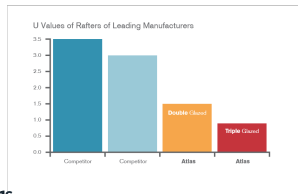

**COOLER IN
SUMMER WARMER
IN WINTER**

Why compromise excellent double or triple glazing performance? Choose the best insulated rafters in the industry with Atlas roof profile*.

Overall U Value can be as low as 0.7 when triple glazed or 1.2 when double glazed.

TWICE AS EFFICIENT