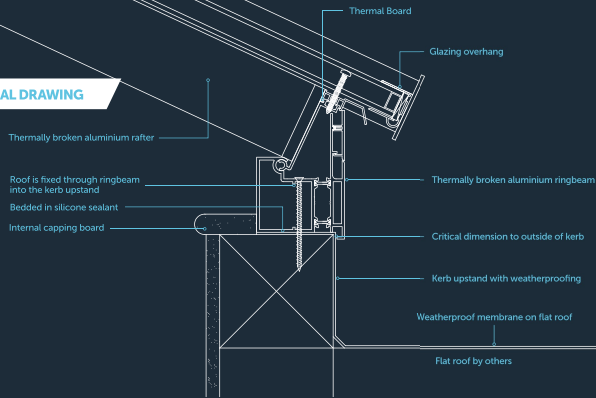

TECHNICAL DRAWING

IT'S ALL IN THE DETAIL

ROOF VENTS

Designed to integrate.

Double roof vents are more commonly seen on older traditional conservatories. The roof vent is capable of spanning up to 1600mm wide.