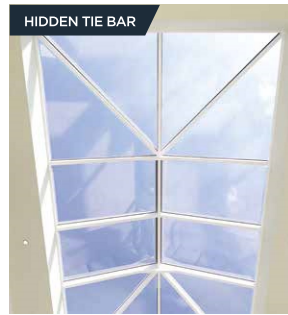

MAXIMUM IMPACT MINIMAL INTRUSION

Unrivalled strength

Extra strong rafters mean the tie bars can be set higher, guaranteeing excellent headroom and no intrusion into the living area. Even in large buildings the roof structure remains remarkably minimal, creating a sense of clear, free space under the eaves.