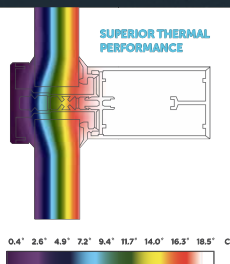

**COOLER IN
SUMMER WARMER
IN WINTER**

Why compromise excellent double or triple glazing performance? Choose the best insulated rafters in the industry with Atlas roof profile*.

Overall U Value can be as low as 0.7 when triple glazed or 1.2 when double glazed.

TWICE AS EFFICIENT