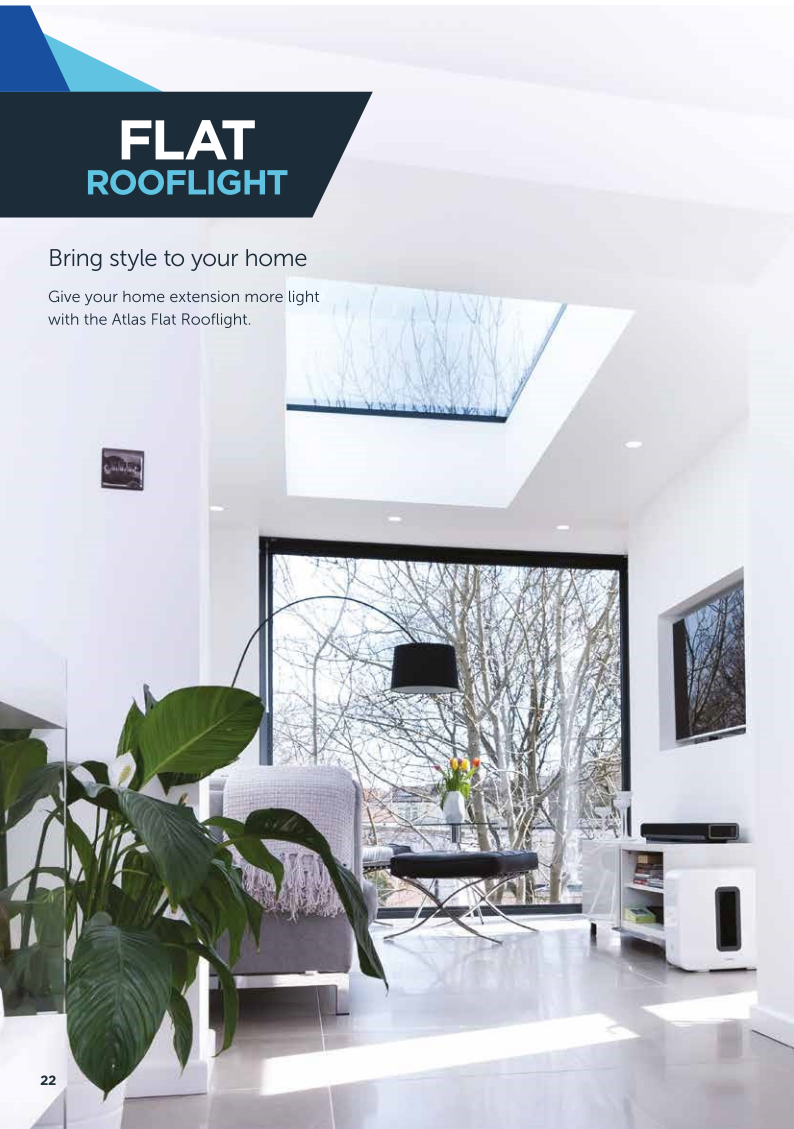

FLAT ROOFLIGHT

Bring style to your home

Give your home extension more light with the Atlas Flat Rooflight.