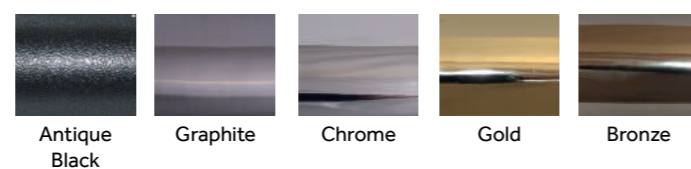

AVAILABLE COLOURS