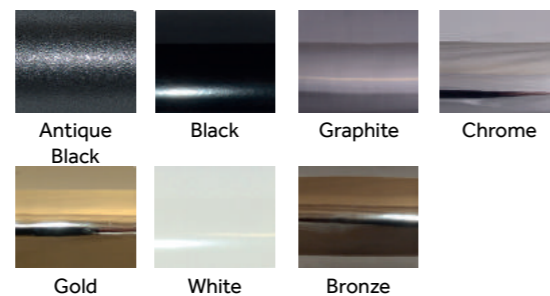

OBSCURITY

Wentwood

Etna

Hallin

Cheviot

Aspire

Colours Available: Black, Green, Red, Blue

OBSCURITY

AVAILABLE COLOURS

LETTERPLATE

AVAILABLE COLOURS

Architectural Range

Urban Range

HANDLES

LETTERPLATE

STAINLESS STEEL PULL HANDLES & KNOBS