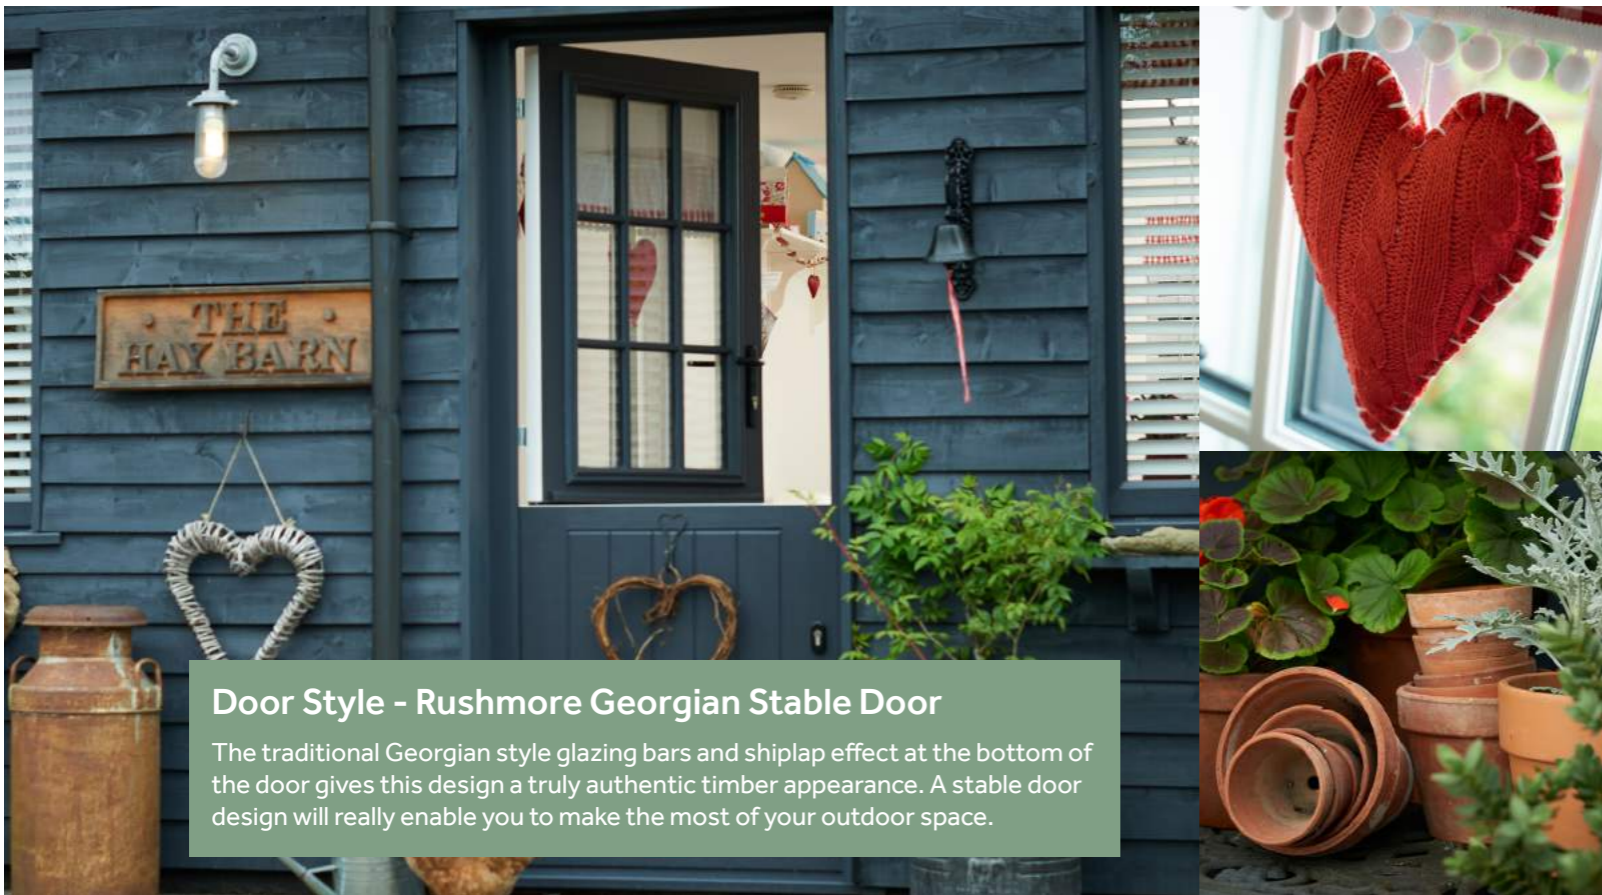

Riviera / Racing Green

Stable Doors

Many of our stylish door designs are also available as Stable Doors. Visit our HomeView Door Designer to add some rural charm to your home.

endurancedoors.co.uk

Get The Look: Modern Country Chic

Add rural charm with a modern twist to your home when you combine a new door from our Country Collection with your choice of our contemporary grey colours.

Door Style - Rushmore Georgian Stable Door

The traditional Georgian style glazing bars and shiplap effect at the bottom of the door gives this design a truly authentic timber appearance. A stable door design will really enable you to make the most of your outdoor space.